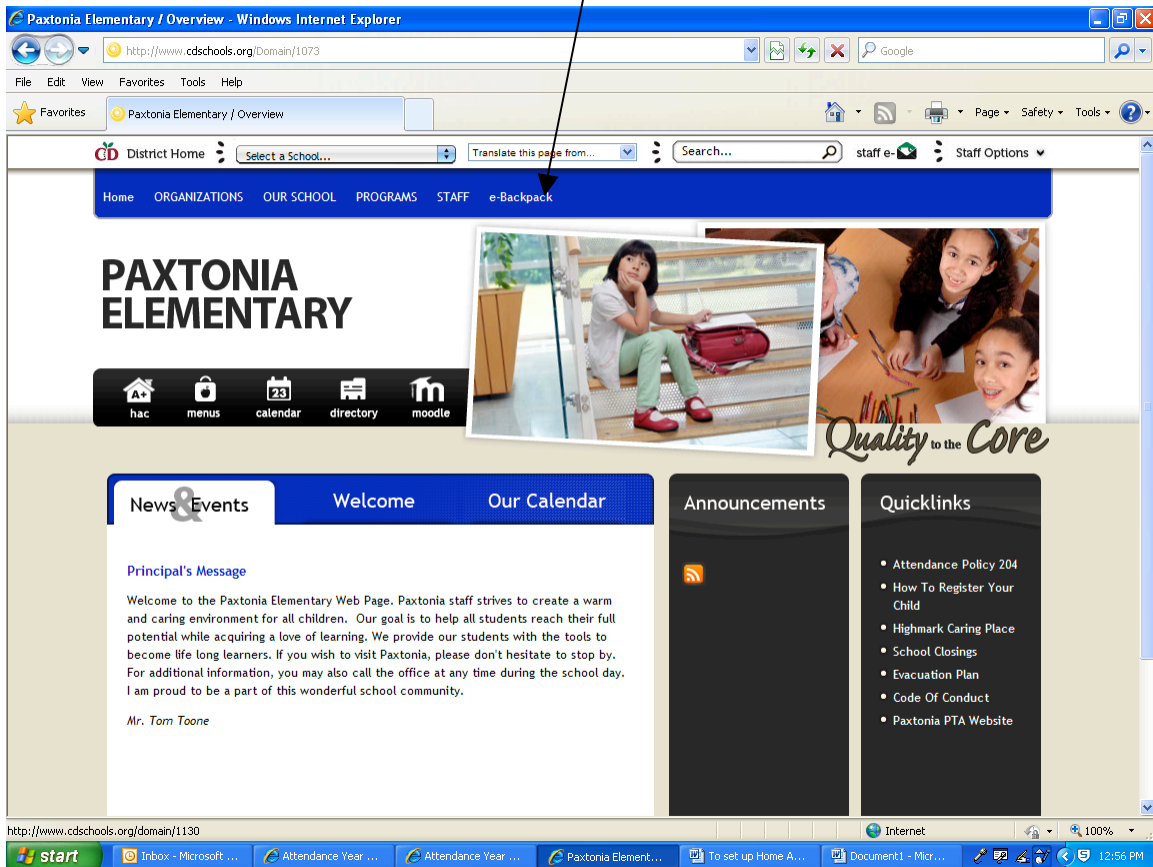

How do I get to the school's ebackpack?

Access www.cdschools.org

Select School-Paxtonia

Click on ebackpack on the blue message bar

Ebackpack will provide you with information and many forms you may need.